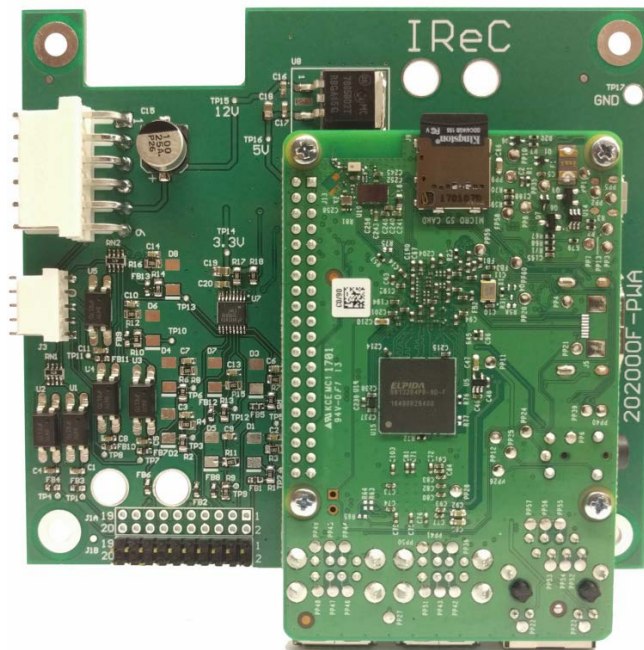

IReC-1

Internet Remote Control...installed in your transmitter

- Internal mounting on Crown classic transmitters – new and old
- Remote Metering/Control/Status function – 20+ can be programmed at once
- Silence monitoring and programmable alarms with e-mail alerts
- Three levels of Password Control
- Low power consumption for ultimate reliability
- Long-term logging of transmitter parameters
- Utilizes Opto-coupled control — no mechanical relays
- Field installation kits available with instructions for all units
- Easy path for future upgrades
- Use with your computer, tablet, cell phone, or all three

Users.....	Unlimited
Password Control Levels.....	3
“Virtual” Metering Channels (All can be renamed).....	20
Relays (Each can be defined as either Pulse or Toggle).....	9
Opto-Coupled Control.....	12 volt maximum
Logging of input status	1/hour to 1/day

This Module is available for only \$850. If ordered with a new transmitter only \$750 and it will be preinstalled. The IReC-1 Module may be added to existing Crown Classic transmitters as a Crown Broadcast factory upgrade, or as an upgrade kit for installation by a station engineer.